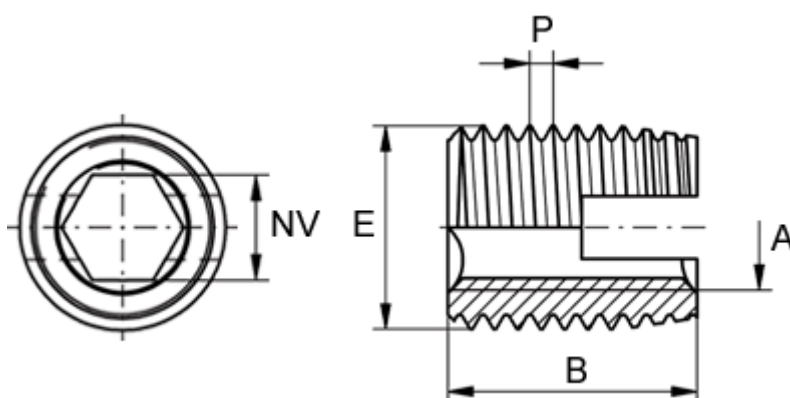

Article number: 12302200100800
Description: KLEE-coil 302 200 100.800
M10 Brass with hexagon

Measures

Female thread A	= M10
Key width NV +0.1	= 8.3
Length B	= 18
Male thread E	= 14
Min hole depth blind hole	= 22
Min material thickness	= 18
Thread pitch P	= 1.5
Type	= 302 200 100 ...